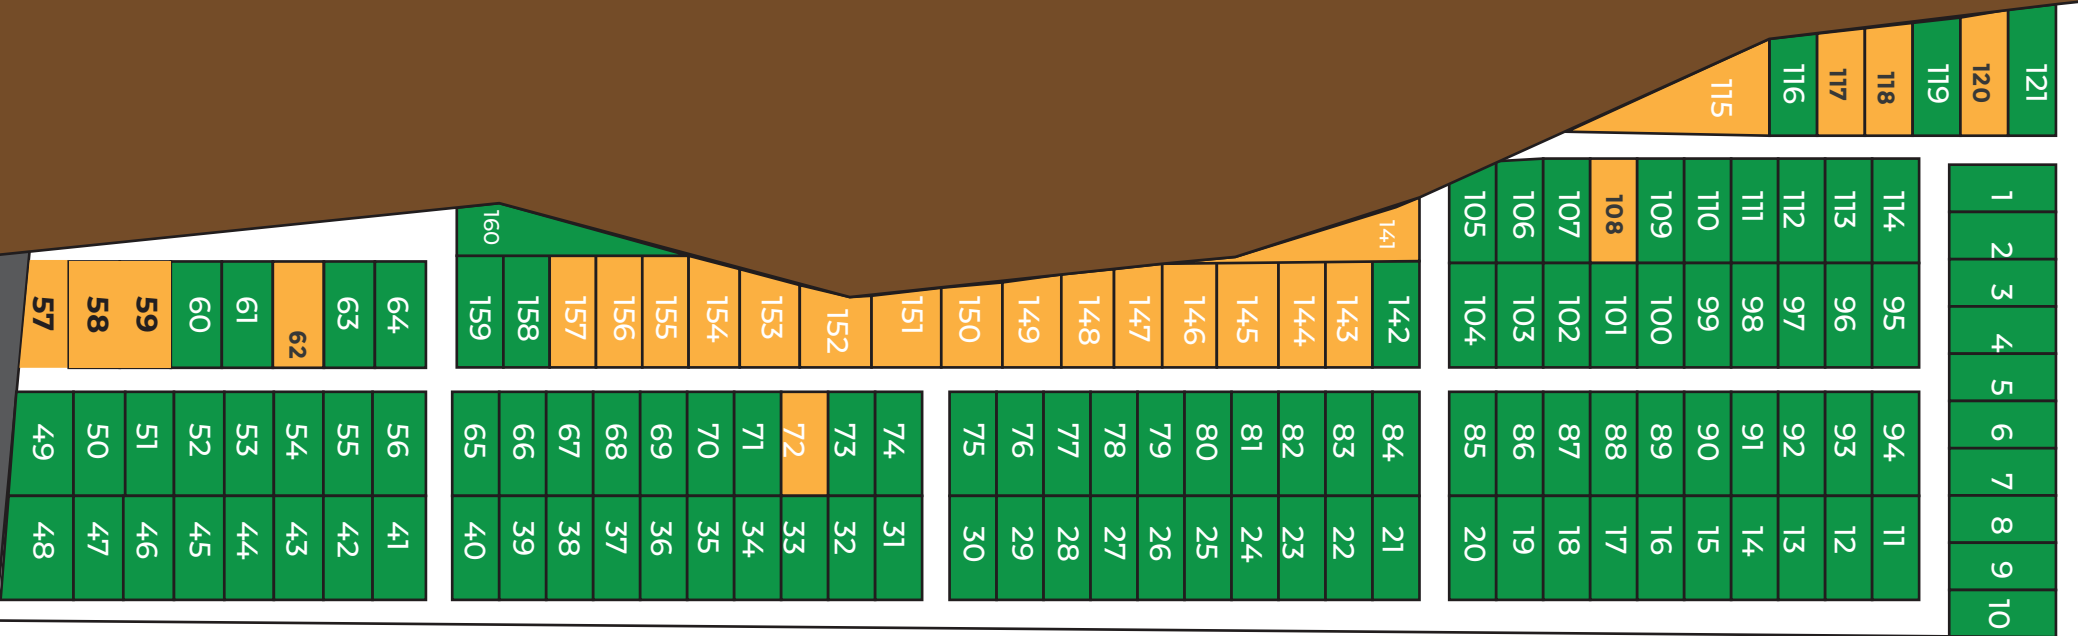

LA VISTA GARDENS MUTATION

MUTATION KEY	
	Booked Plots
	Available Plots

ENVIRONMENT KEY	
	Road
	Hill
	End of Boundary