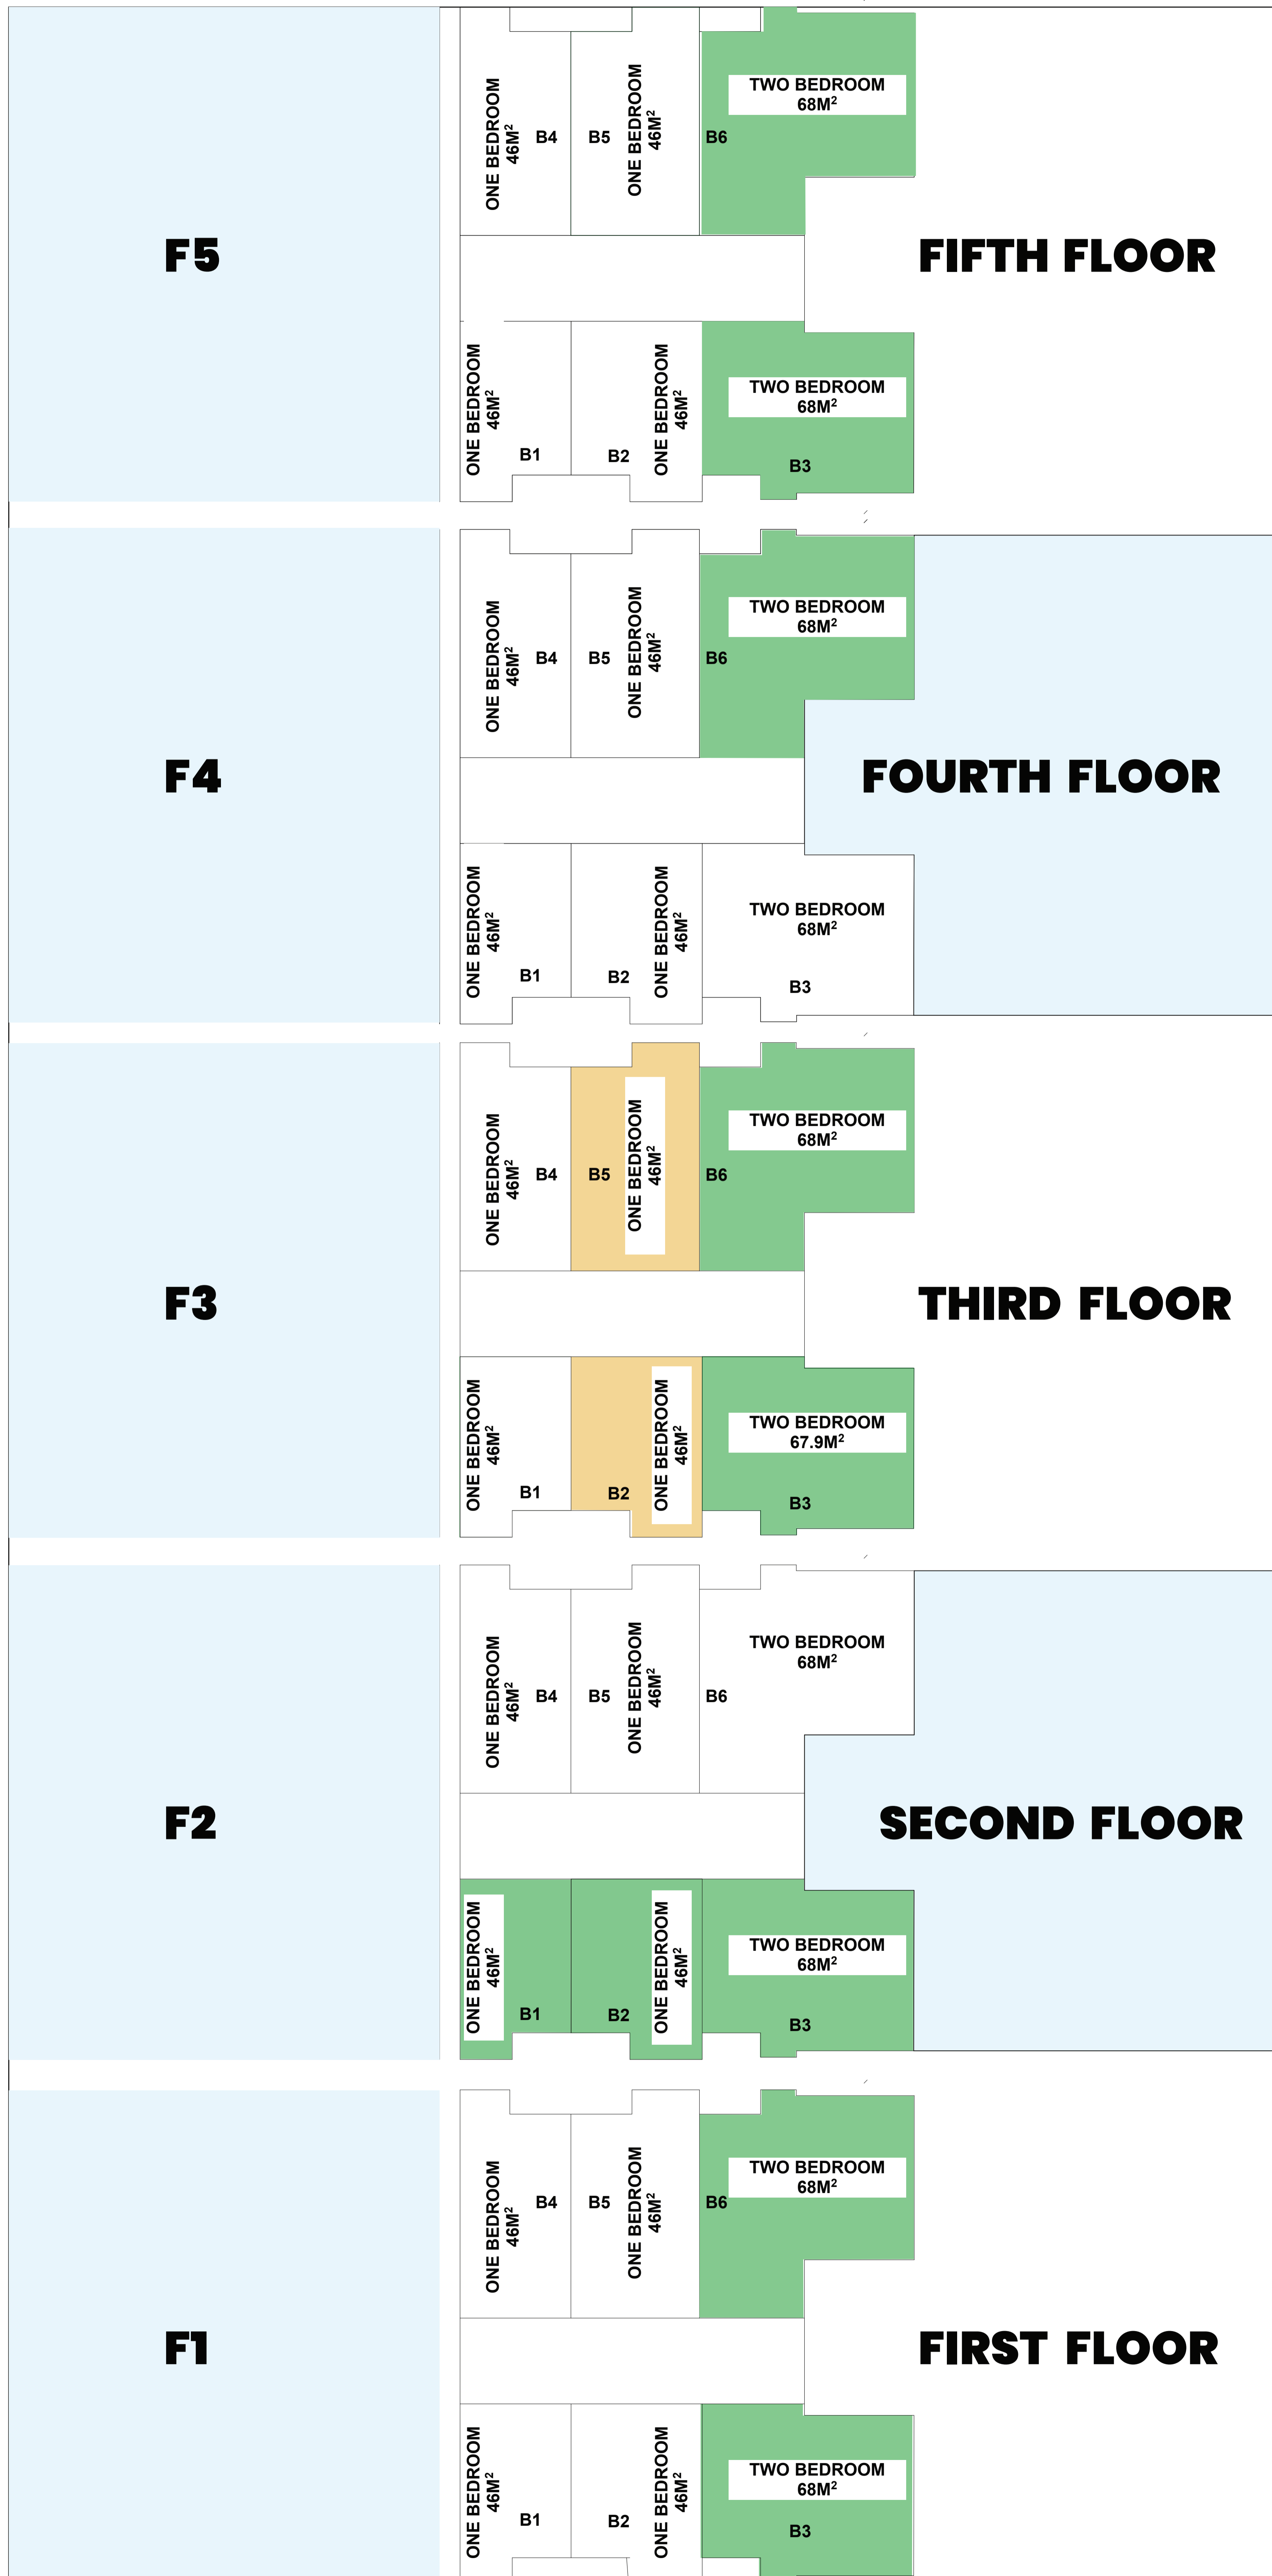

ALMOND KITISURU HEIGHTS PHASE II BLOCK B

KEY

	SOLD
	AVAILABLE
	RESERVED