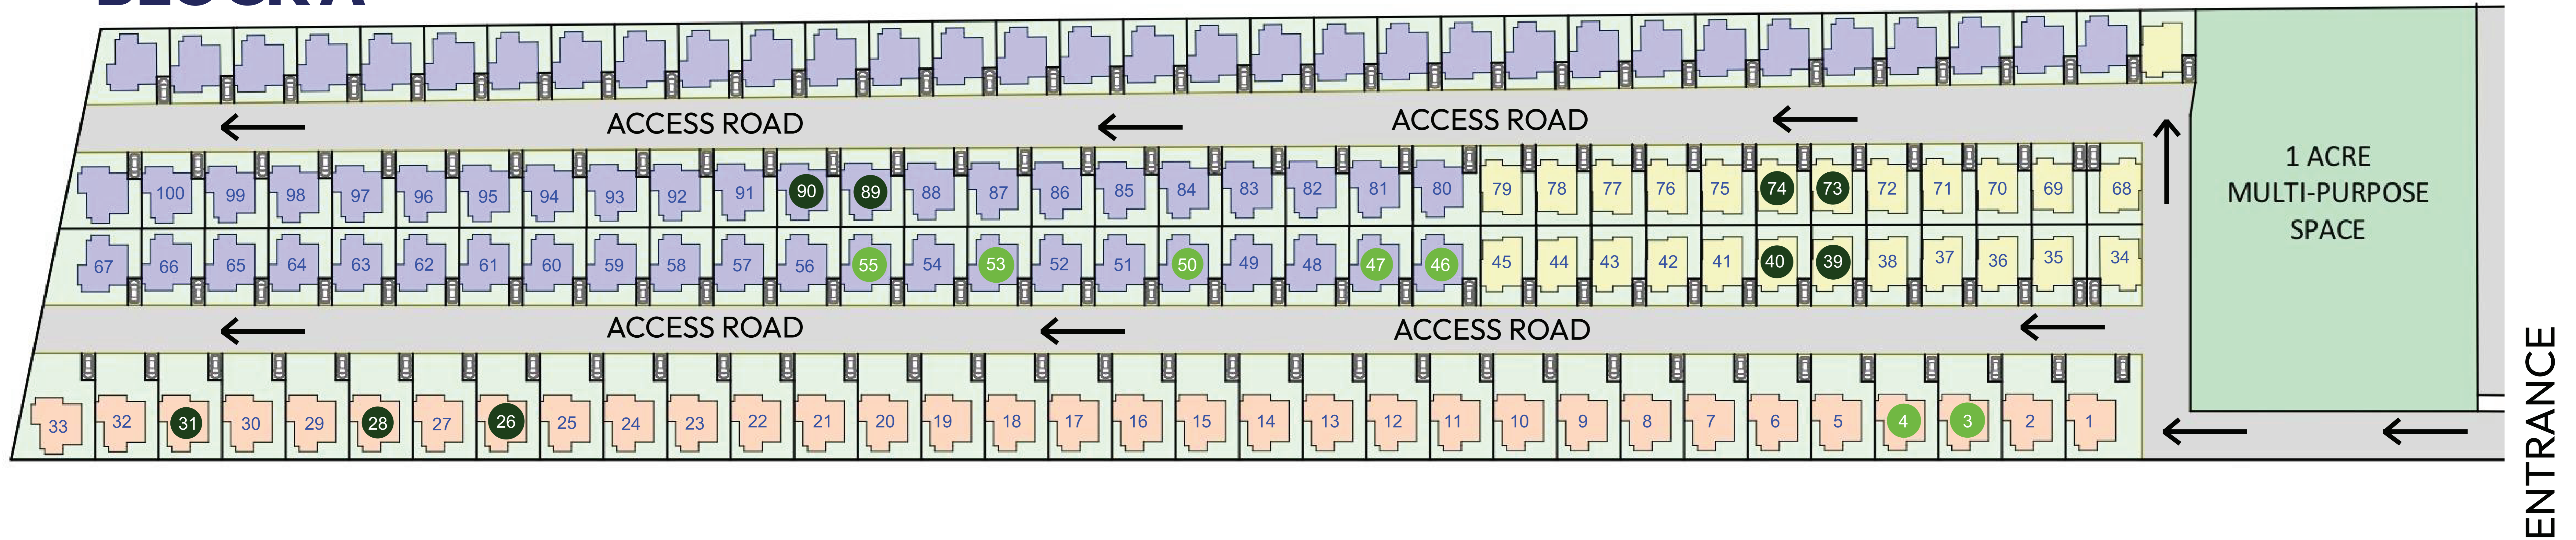

ALMOND KISERIAN HOMES HOUSE ALLOCATION SHEET

BLOCK A

BLOCK B

KEY

SOLD **RESERVED**

KEY

TWO BEDROOMS 142M² **THREE BEDROOMS** 163M² **FOUR BEDROOMS** 283M²