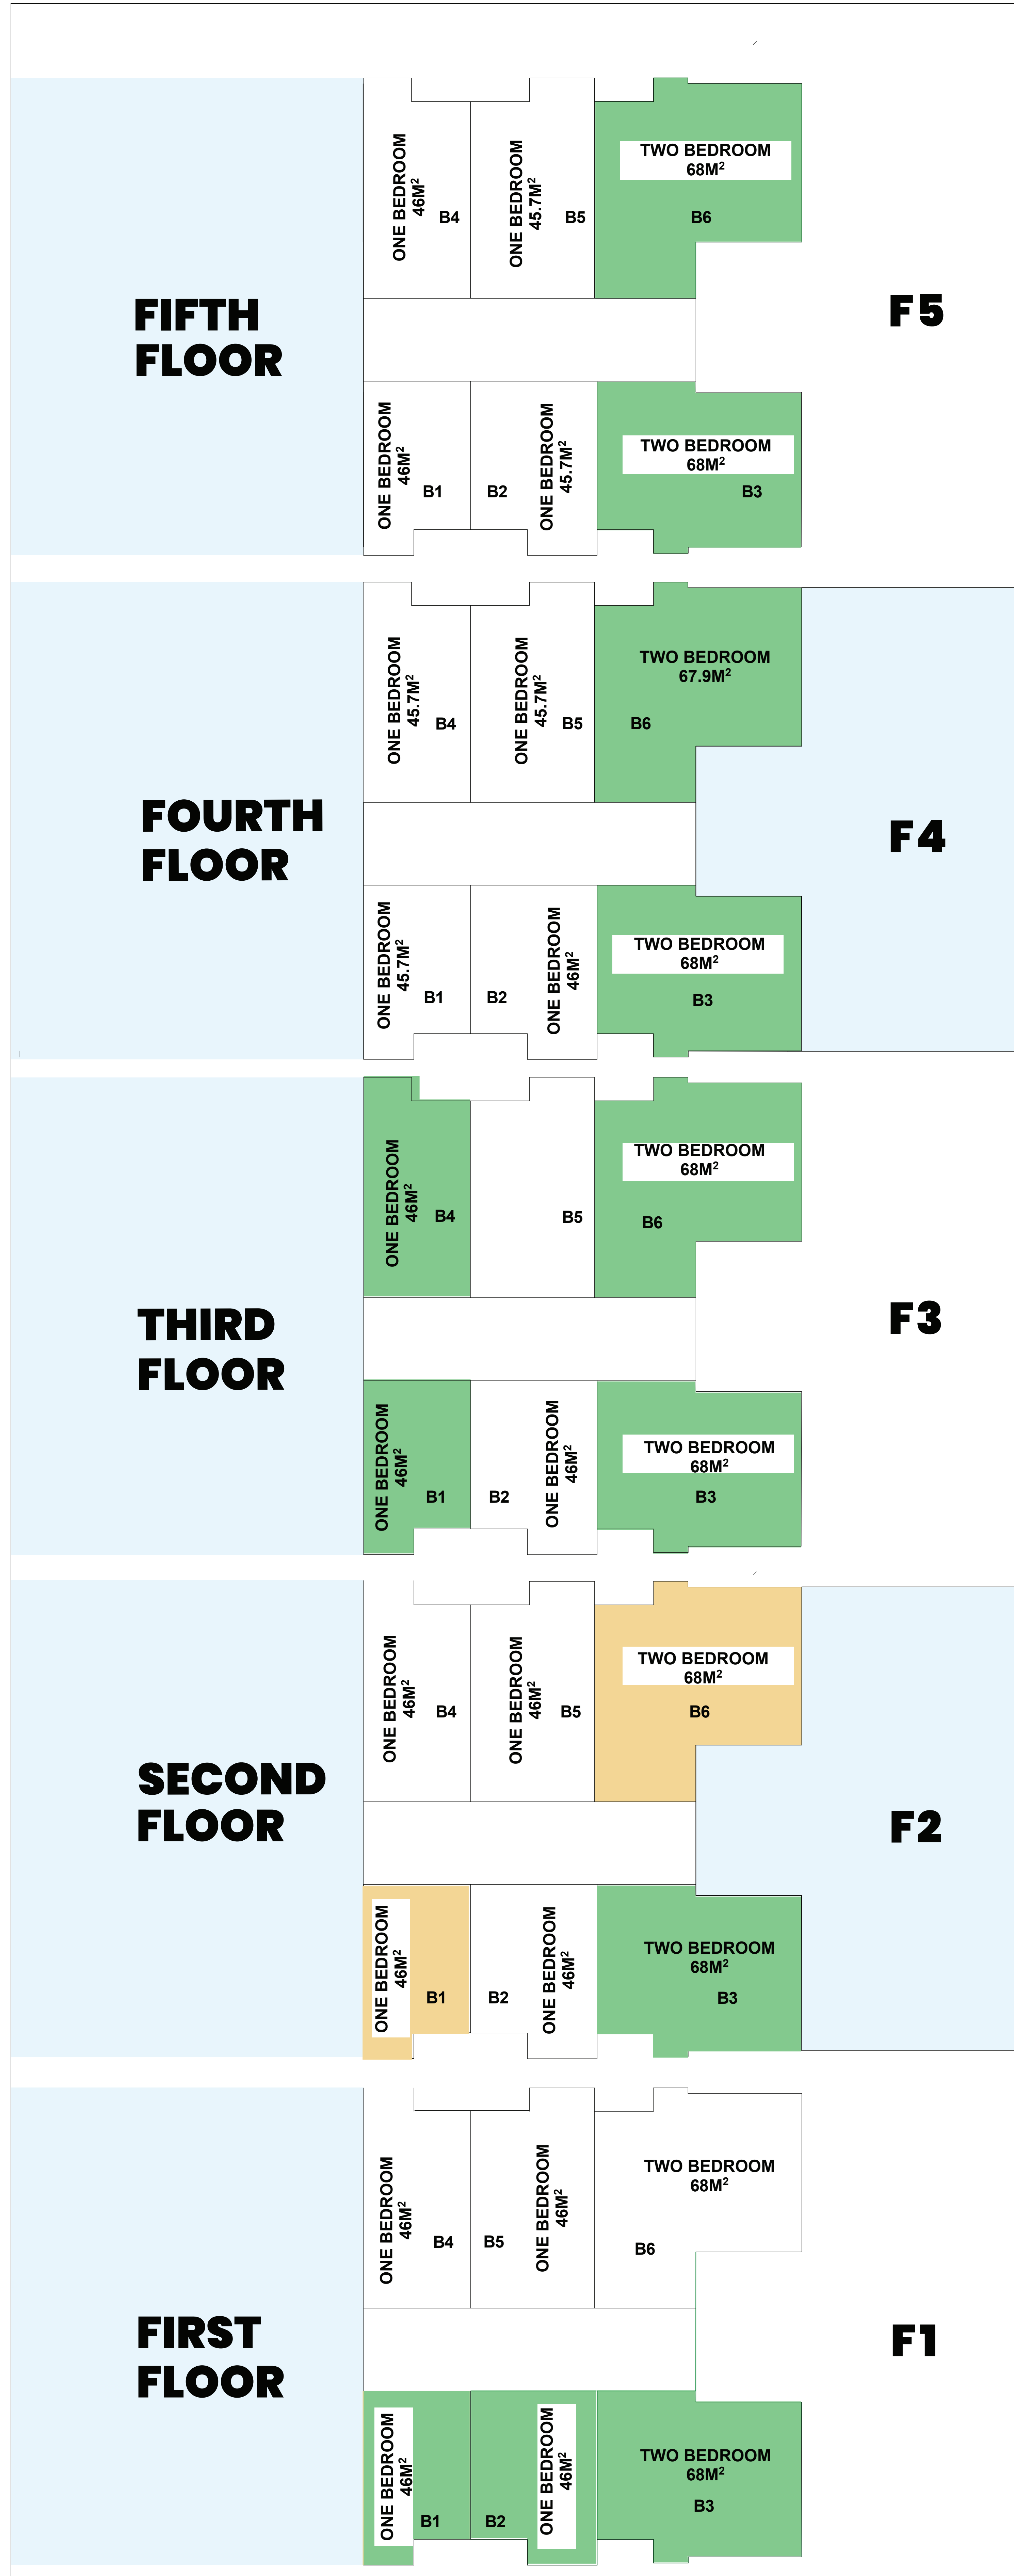

ALMOND KITISURU HEIGHTS PHASE II BLOCK A

KEY

	SOLD
	AVAILABLE
	RESERVED

NOTE: THE HOUSE ALLOCATION SHEET SHOULD BE USED TOGETHER WITH THE ARCHITECTURAL DRAWINGS.

ALMOND KITISURU HEIGHTS PHASE II BLOCK B

KEY

	SOLD
	AVAILABLE
	RESERVED

NOTE:THE HOUSE ALLOCATION SHEET SHOULD BE USED TOGETHER WITH THE ARCHITECTURAL DRAWINGS.