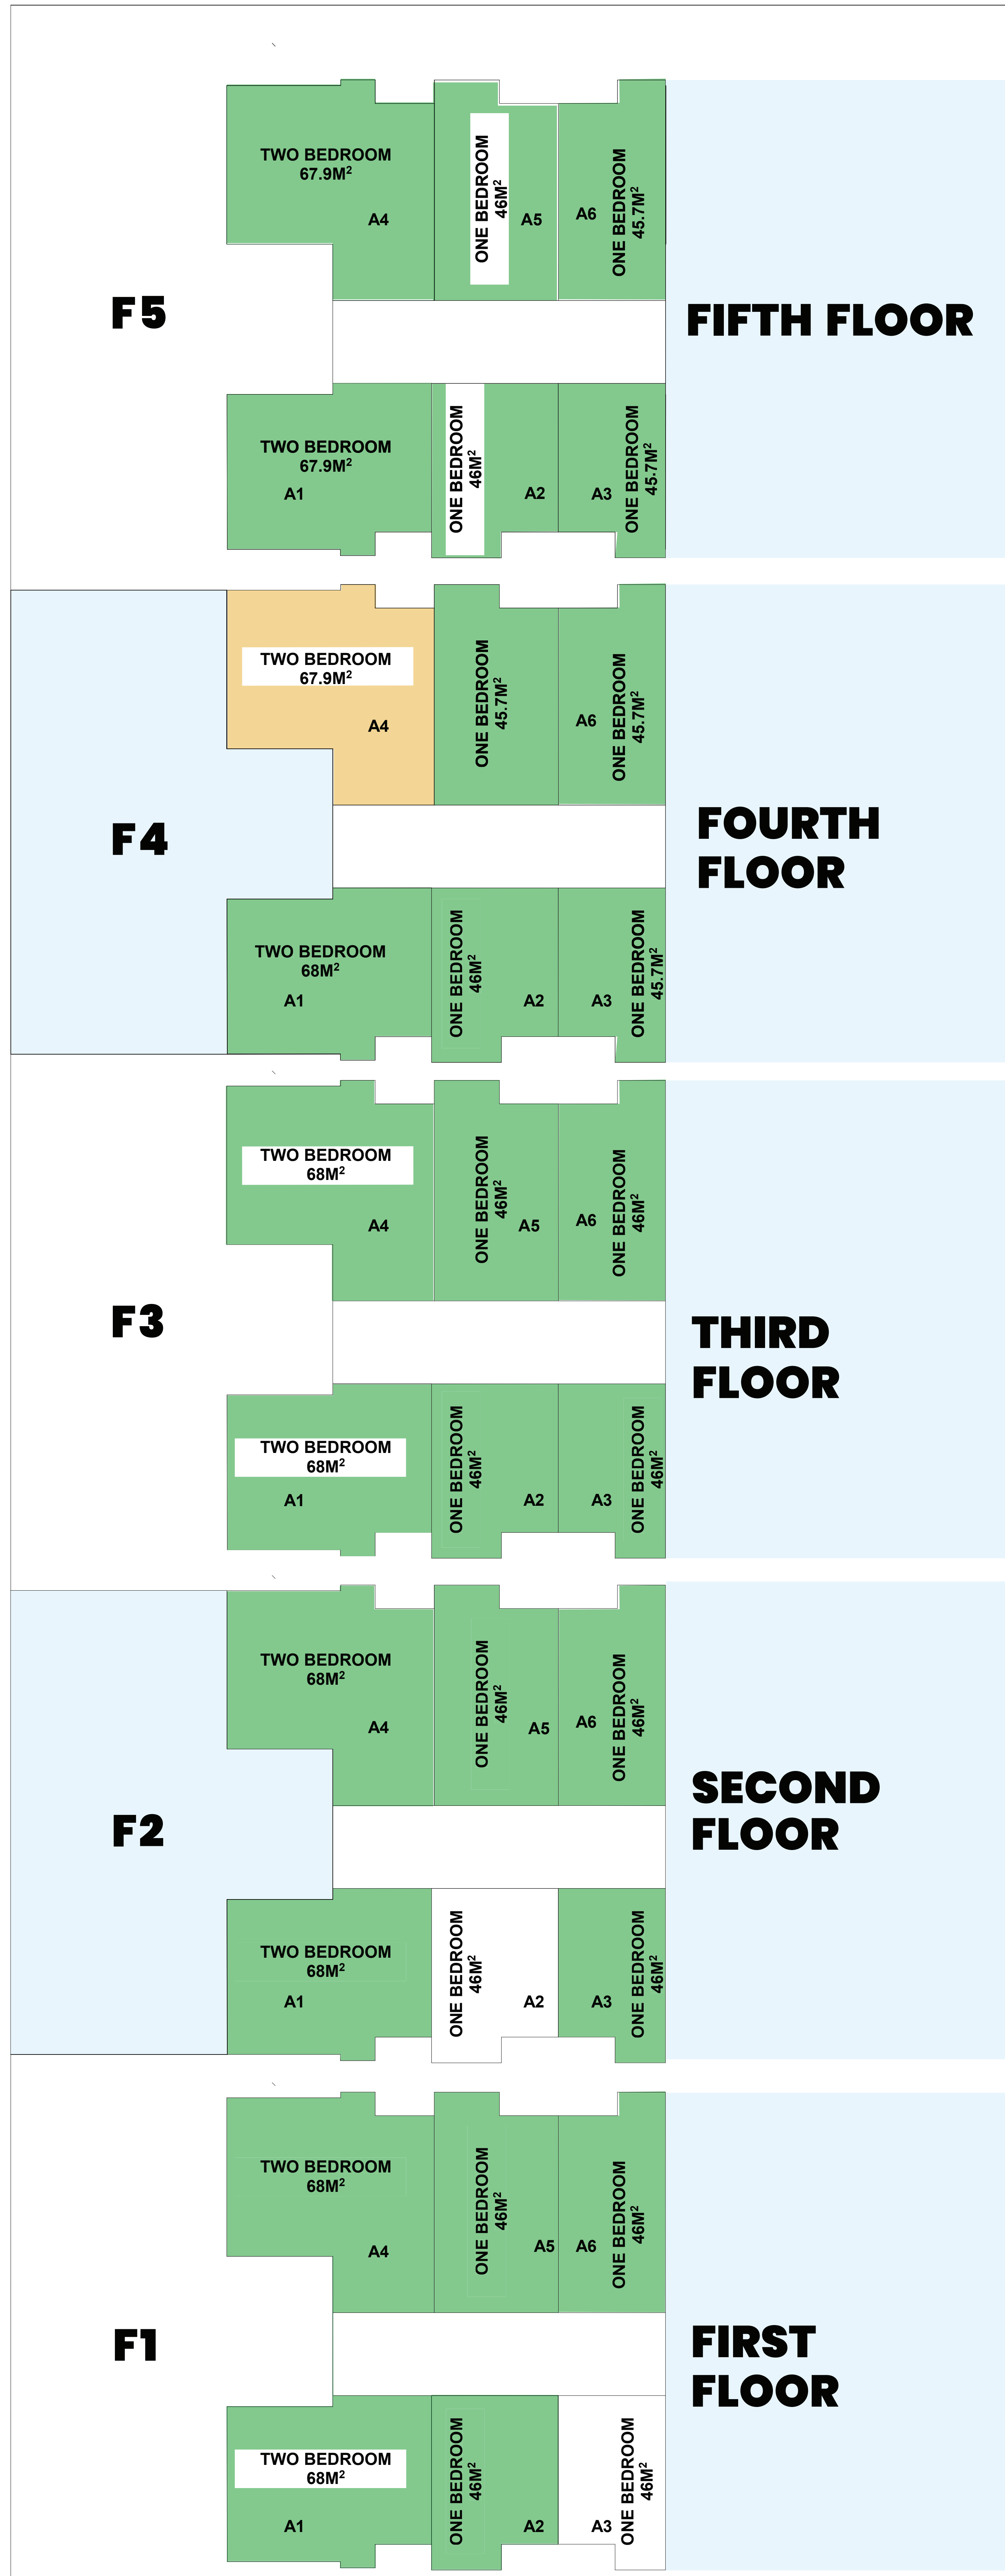

ALMOND KITISURU HEIGHTS PHASE II BLOCK A

KEY

	SOLD
	AVAILABLE
	RESERVED

NOTE: THE HOUSE ALLOCATION SHEET SHOULD BE USED TOGETHER WITH THE ARCHITECTURAL DRAWINGS.

ALMOND KITISURU HEIGHTS PHASE II BLOCK B

KEY

	SOLD
	AVAILABLE
	RESERVED

NOTE:THE HOUSE ALLOCATION SHEET SHOULD BE USED TOGETHER WITH THE ARCHITECTURAL DRAWINGS.