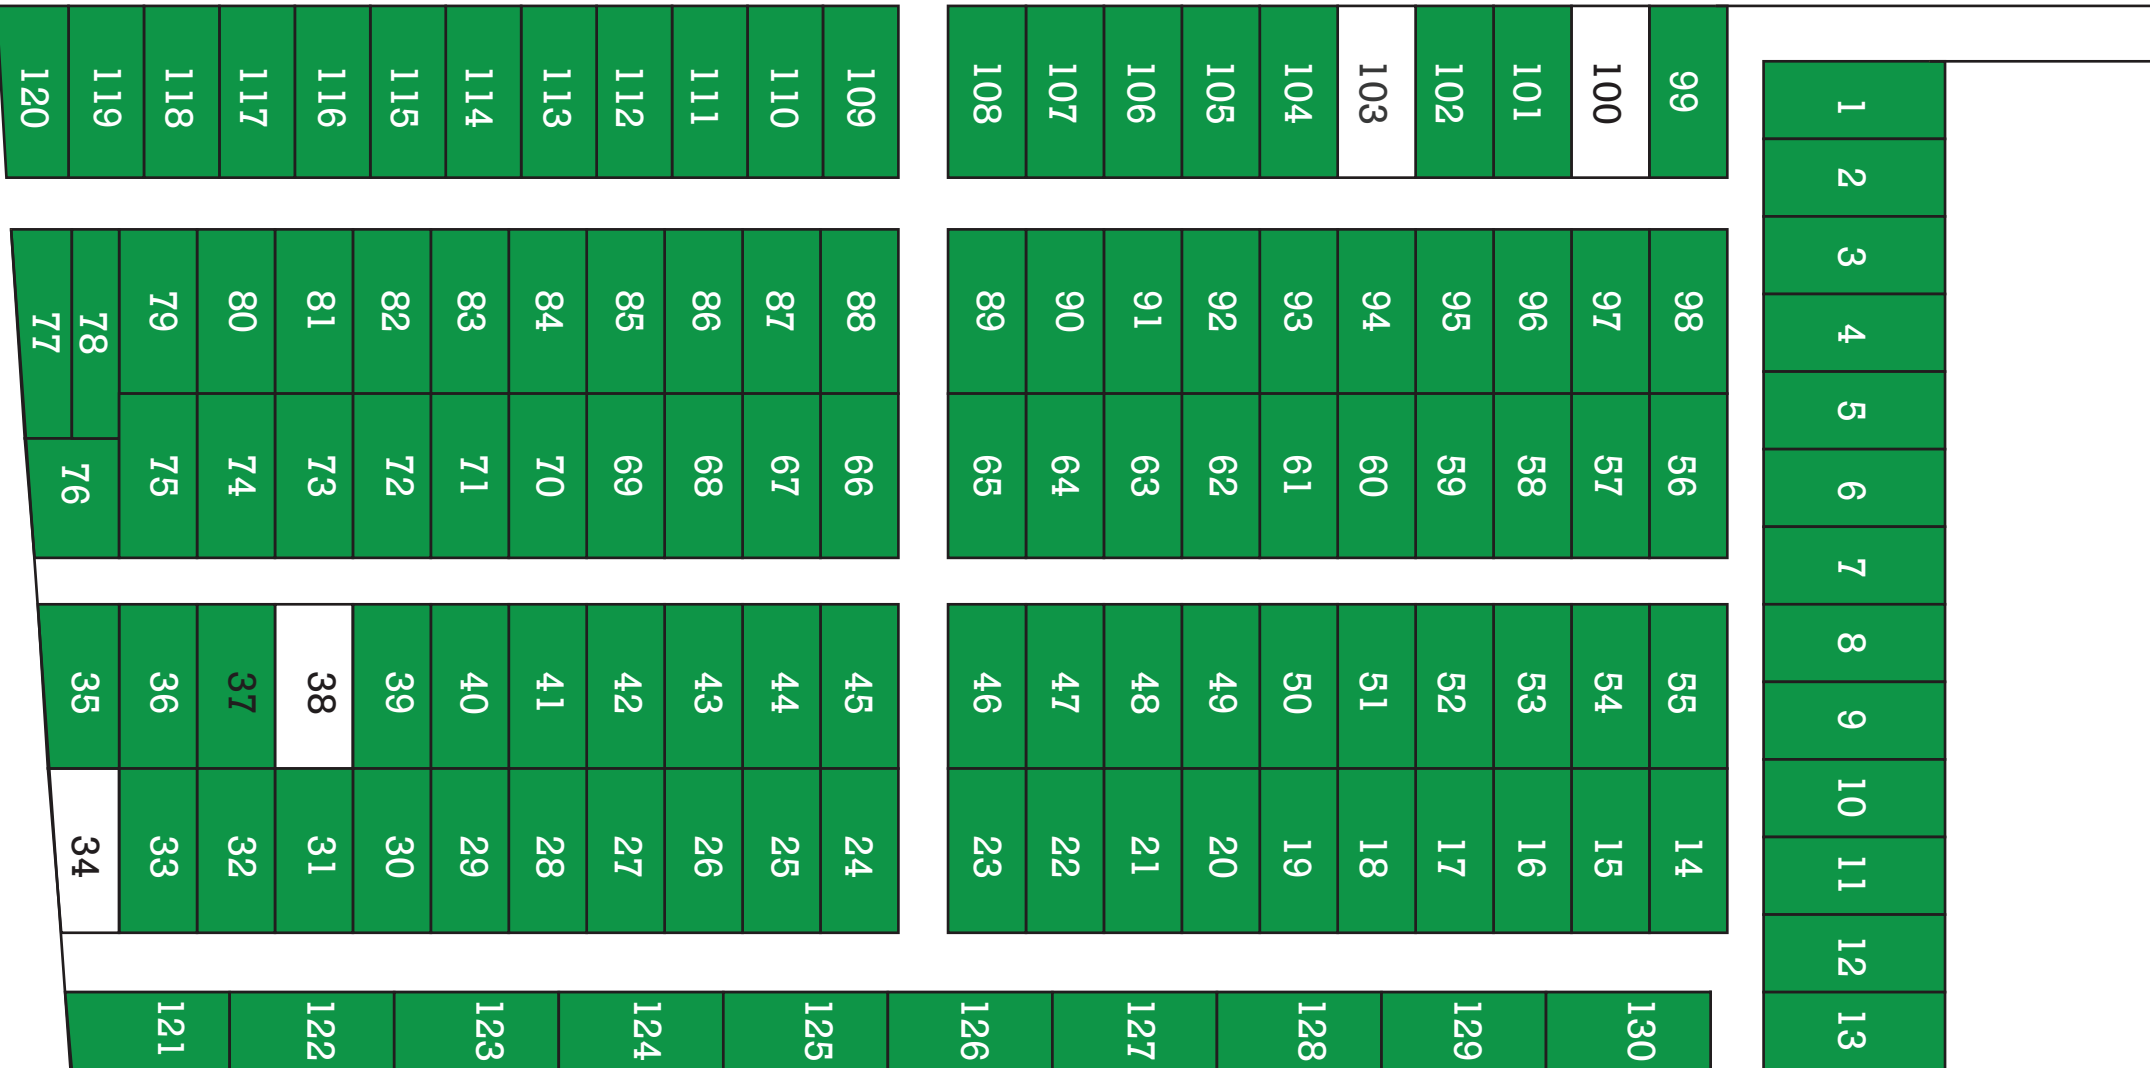

NEBO GARDEN PHASE TWO MUTATION

MUTATION KEY	
	Sold Plots
	Reserved Plots
	Available Plots